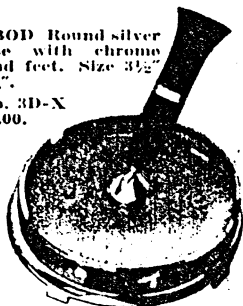

No. C-130 CABOD Round silver mirrored base with chrome plated disc and feet. Size 3 1/2" diameter x 3/8".

C-130 with No. 3D-X Desk Pen, $8.00.